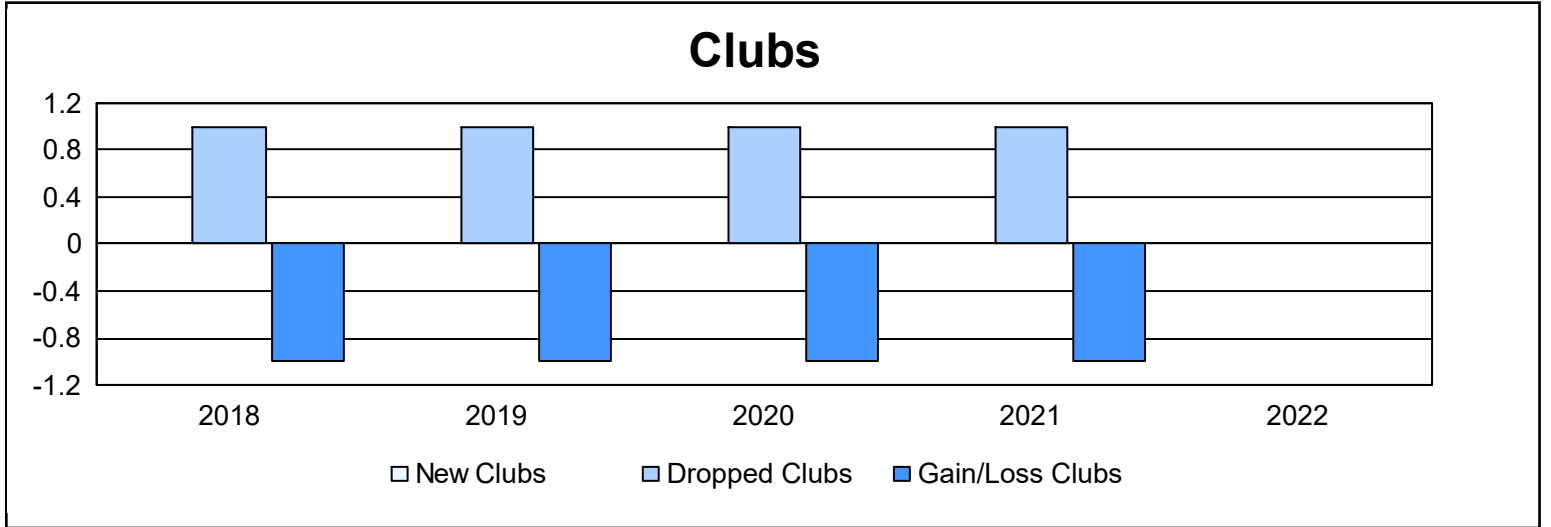

Year	New Clubs	Dropped Clubs	Gain/ Loss Clubs	New Members	Charter Members	Reinstate Members	Transfer Members	Total Member Added	Total Members Dropped	Gain/ Loss Members
2017-2018	0	1	-1	45	1	0	3	49	90	-41
2018-2019	0	1	-1	35	1	3	3	42	100	-58
2019-2020	0	1	-1	37	0	7	0	44	53	-9
2020-2021	0	1	-1	19	0	1	3	23	49	-26
2021-2022	0	0	0	46	0	0	3	49	54	-5
<b>Average</b>	<b>0</b>	<b>1</b>	<b>-1</b>	<b>36</b>	<b>0</b>	<b>2</b>	<b>2</b>	<b>41</b>	<b>69</b>	<b>-28</b>

### Membership Composition June 2022 Cumulative