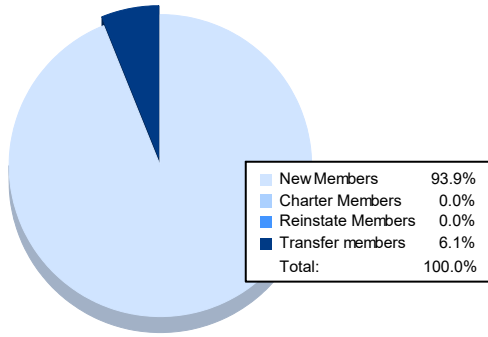

Year	New Clubs	Dropped Clubs	Gain/ Loss Clubs	New Members	Charter Members	Reinstate Members	Transfer Members	Total Member Added	Total Members Dropped	Gain/ Loss Members
2017-2018	0	1	-1	45	1	0	3	49	90	-41
2018-2019	0	1	-1	35	1	3	3	42	100	-58
2019-2020	0	1	-1	37	0	7	0	44	53	-9
2020-2021	0	1	-1	19	0	1	3	23	49	-26
2021-2022	0	0	0	46	0	0	3	49	54	-5
<b>Average</b>	<b>0</b>	<b>1</b>	<b>-1</b>	<b>36</b>	<b>0</b>	<b>2</b>	<b>2</b>	<b>41</b>	<b>69</b>	<b>-28</b>

### Membership Composition June 2022 Cumulative