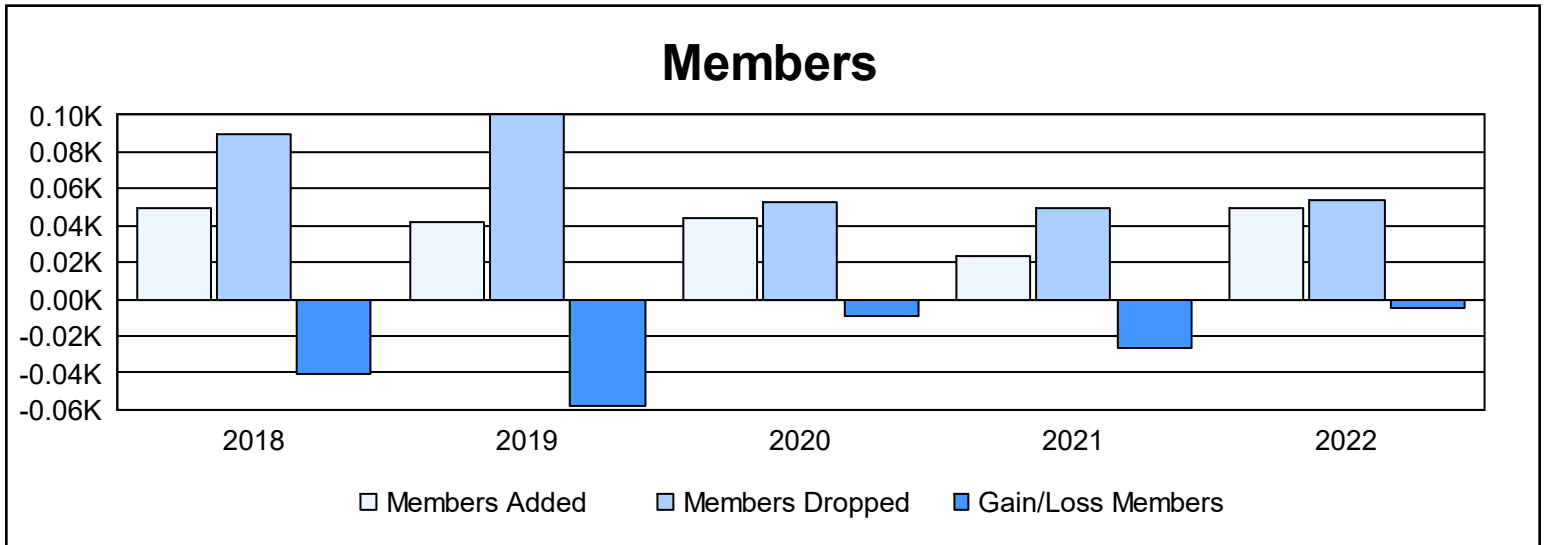

Year	New Clubs	Dropped Clubs	Gain/ Loss Clubs	New Members	Charter Members	Reinstate Members	Transfer Members	Total Member Added	Total Members Dropped	Gain/ Loss Members
2017-2018	0	1	-1	45	1	0	3	49	90	-41
2018-2019	0	1	-1	35	1	3	3	42	100	-58
2019-2020	0	1	-1	37	0	7	0	44	53	-9
2020-2021	0	1	-1	19	0	1	3	23	49	-26
2021-2022	0	0	0	46	0	0	3	49	54	-5
<b>Average</b>	<b>0</b>	<b>1</b>	<b>-1</b>	<b>36</b>	<b>0</b>	<b>2</b>	<b>2</b>	<b>41</b>	<b>69</b>	<b>-28</b>

### Membership Composition June 2022 Cumulative